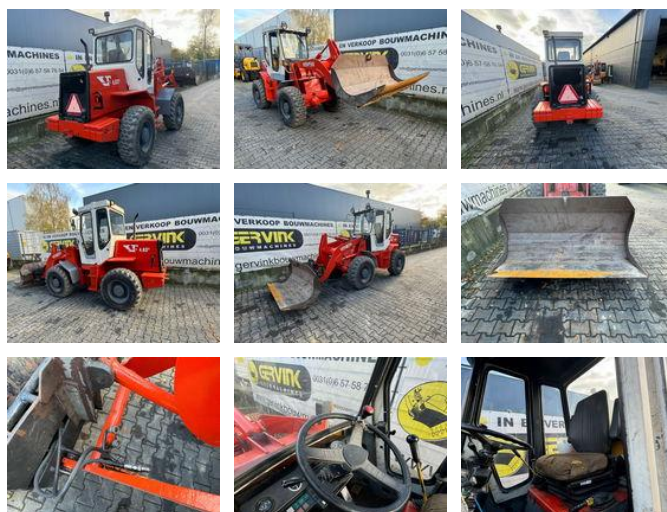

Venieri 4,63

general

| | |
|------------------|-------------------|
| makeName | Venieri |
| subCategory | ładowarka kołowa |
| constructionYear | 1991 |
| operatingHours | 7517 |
| used | used.1 |
| energyType | energyType.diesel |

Venieri 4,63

equipment

transportationPropulsion

wheels

accessories