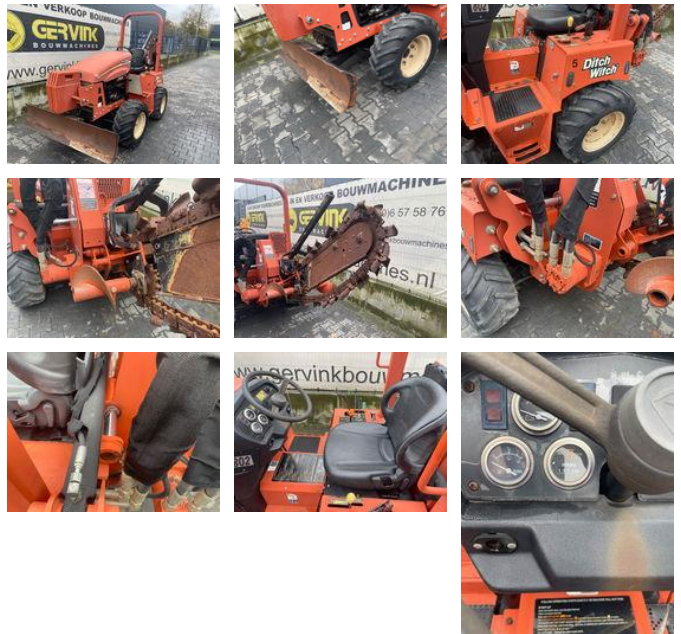

Ditch Witch RT 40

general

makeName	Ditch Witch
subCategory	Koparka do rowów
constructionYear	2008
operatingHours	1114
used	used.1

Ditch Witch RT 40

equipment

numberOfAxles	2
shortAxleConfiguration	4x4
transportationPropulsion	wheels