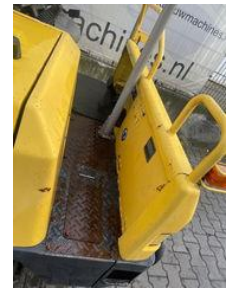

Yanmar C 30 R

general

makeName	Yanmar
subCategory	Ribaltabile gommato
constructionYear	2015
operatingHours	1350
used	used.1
energyType	energyType.diesel

Yanmar C 30 R

description

Colour: Unknown

accessories