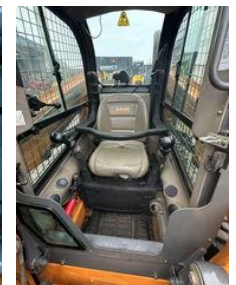

Case SR 200

general

makeName	Case
subCategory	Skid steer cingolato
constructionYear	2014
operatingHours	3402
used	used.1
energyType	energyType.diesel

Case SR 200

accessories