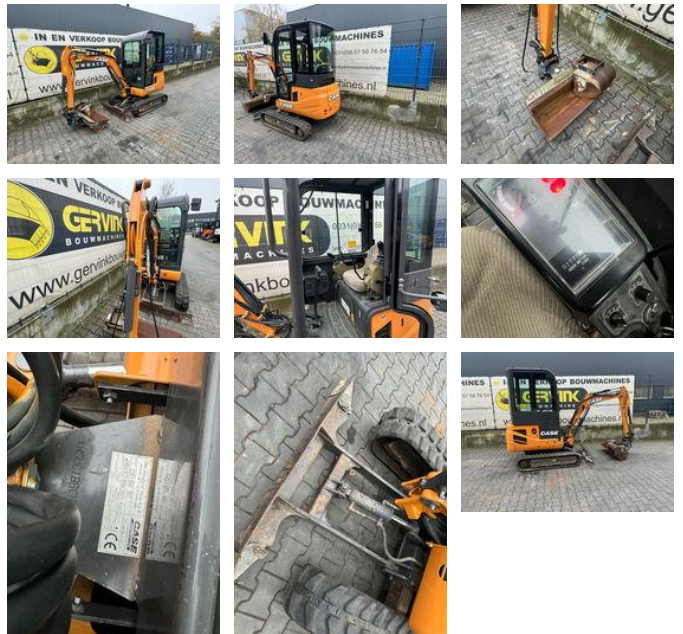

Case CX 18 B

general

makeName	Case
subCategory	Mini escavatore cingolato
constructionYear	2016
operatingHours	1779
used	used.1

Case CX 18 B

equipment

transportationPropulsion

tracking

accessories