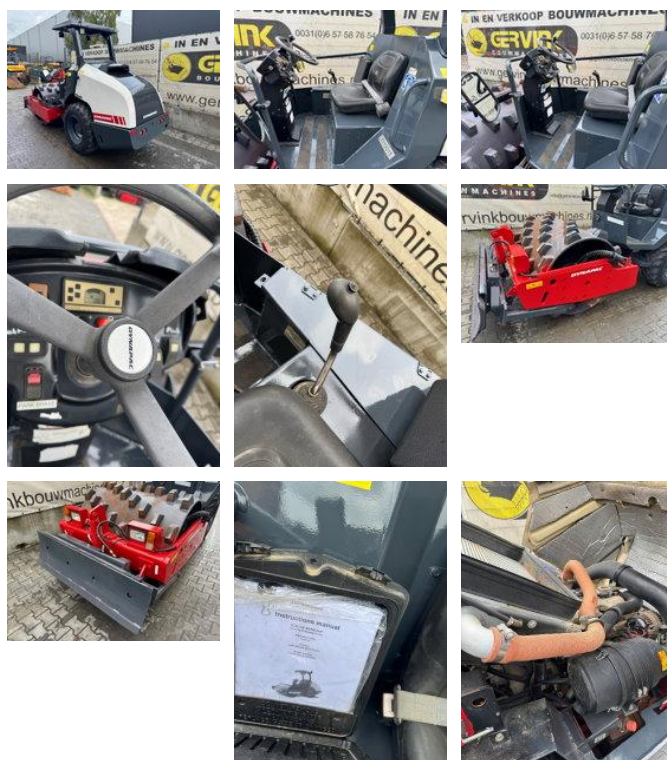

Dynapac CA 134 PDB

Caractéristiques générales

Marque	Dynapac
Sous-catégorie	Rouleau compresseur
Année de construction	2011
Heures affichées	2003
Condition	Utilisé