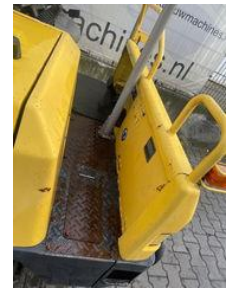

Yanmar C 30 R

General features

| | |
|-------------------|------------|
| Brand | Yanmar |
| Subcategory | Wheel dump |
| Construction year | 2015 |
| operatingHours | 1350 |
| Condition | Used |
| Fuel | Diesel |

Yanmar C 30 R

Description

Colour: Unknown

Accessories