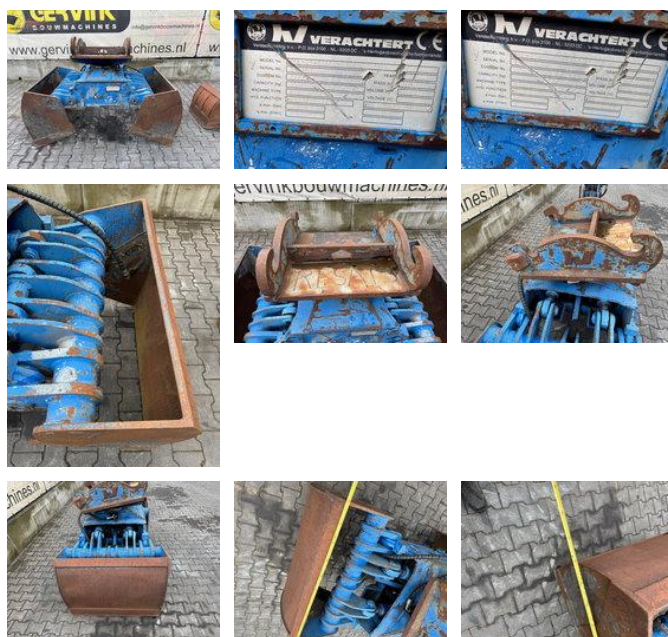

## Verachttert CW 30

### General features

Brand	Verachttert
Subcategory	Grapple
Construction year	2001
Condition	Used

Verachtert CW 30

Accessories