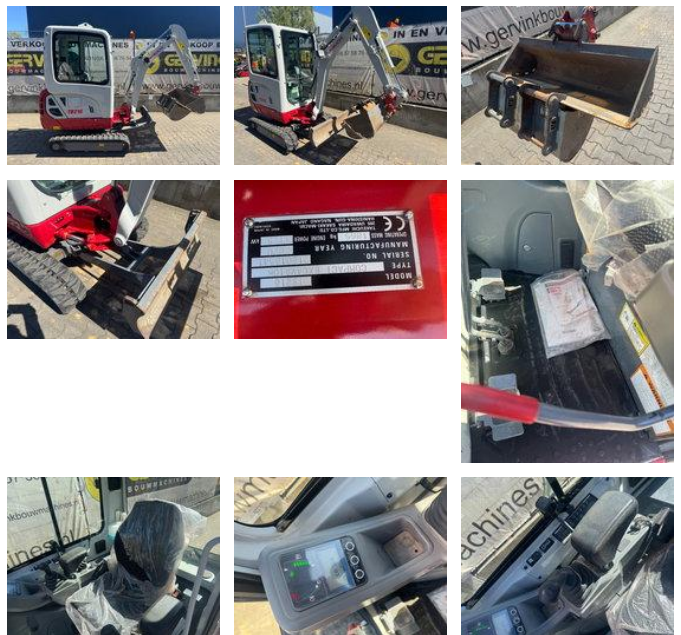

Takeuchi TB 216

General features

Brand	Takeuchi
Subcategory	Mini digger crawler
Construction year	2020
Hourmeter reading	594
Condition	Used
Fuel	Diesel

Takeuchi TB 216

Technical specifications

Drive

tracking