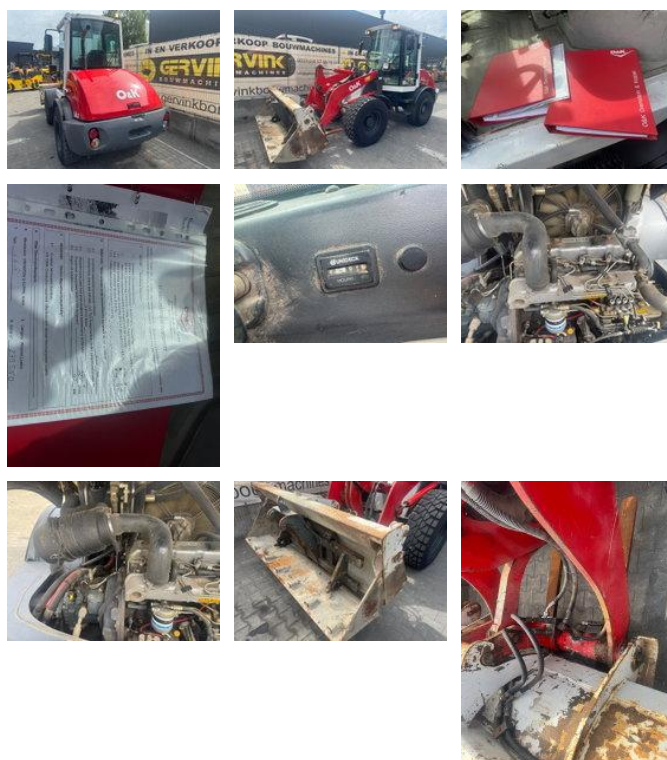

O&K L 6.5

General characteristics

Brand	O&K
Subcategory	Wheel loader
Year of construction	2004
Hours displayed	10080
Condition	Used
Fuel	Diesel

O&K L 6.5

Technical specifications

Drive

wheels

Accessories