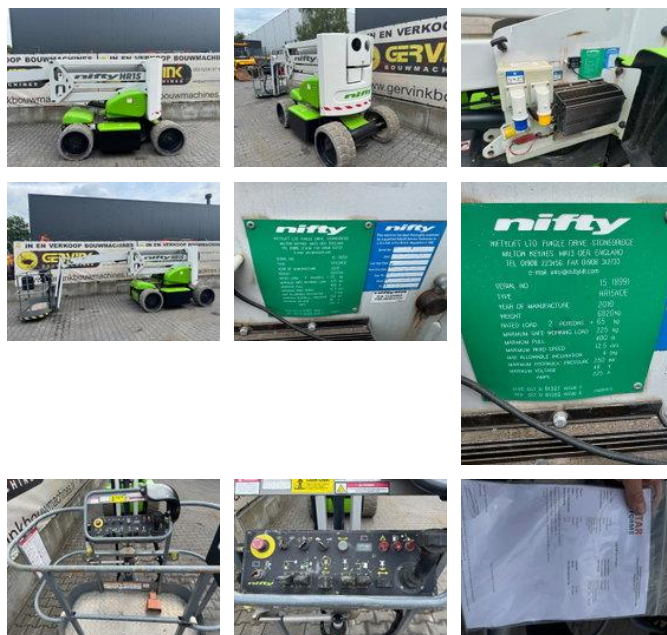

## General characteristics

Brand	Niftylift
Subcategory	Articulated boom lift wheeled
Year of construction	2010
Hours displayed	1336
Condition	Used
Fuel	energyType.hybrid