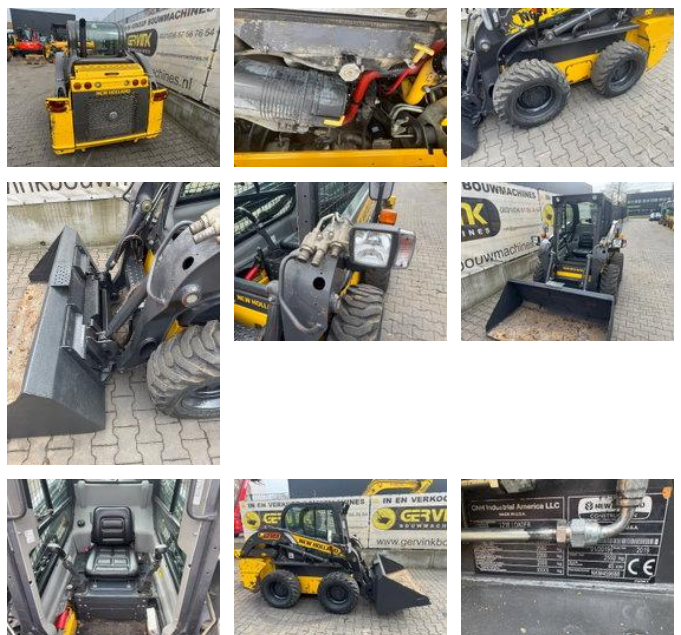

New Holland L218

General characteristics

Brand	New Holland
Subcategory	Skid steer crawler
Year of construction	2019
Hours displayed	2453
Condition	Used
Fuel	Diesel

New Holland L218

Accessories