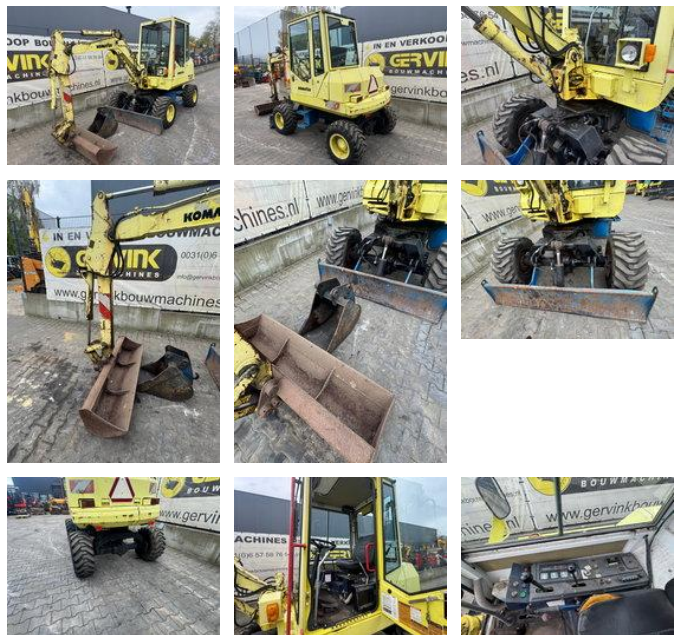

Komatsu Pc 30 W

General features

| | |
|-------------------|-------------------|
| Brand | Komatsu |
| Subcategory | Wheeled excavator |
| Construction year | 1992 |
| Hourmeter reading | 3170 |
| Condition | Used |
| Fuel | Diesel |