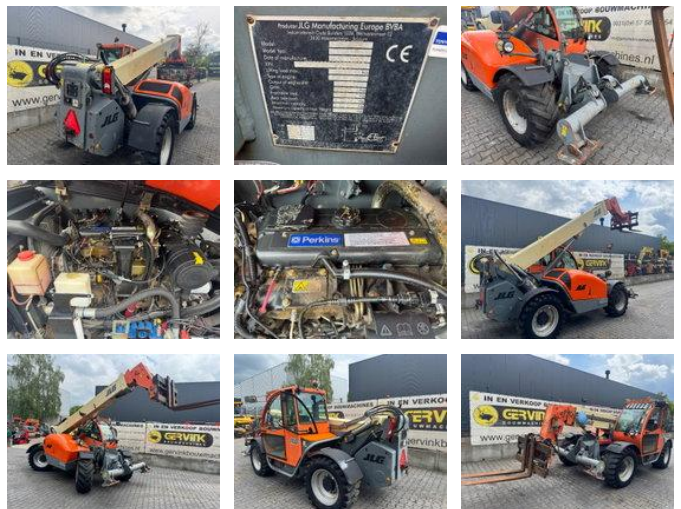

JLG 3513 PS

General characteristics

Brand	JLG
Subcategory	Rigid telehandler
Year of construction	2008
Hours displayed	7050
Condition	Used
Fuel	Diesel

JLG 3513 PS

Technical specifications

Number of axes	2
Axis configuration	4x4
Drive	wheels