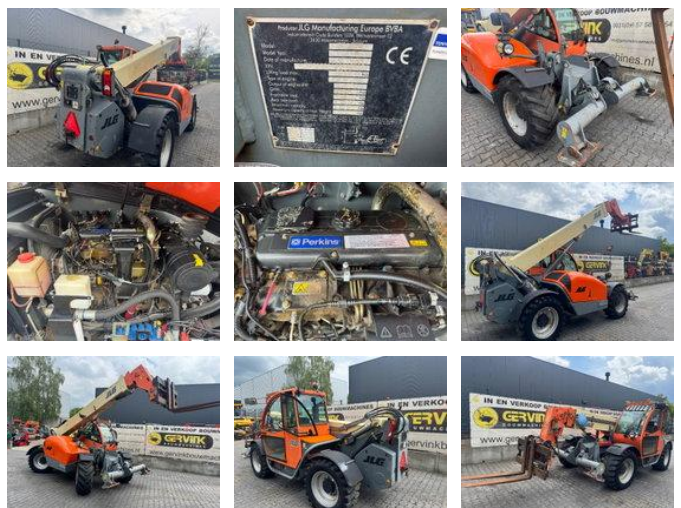

# JLG 3513 PS

## General features

Brand	JLG
Subcategory	Rigid telehandler
Construction year	2008
Hourmeter reading	7050
Condition	Used
Fuel	Diesel