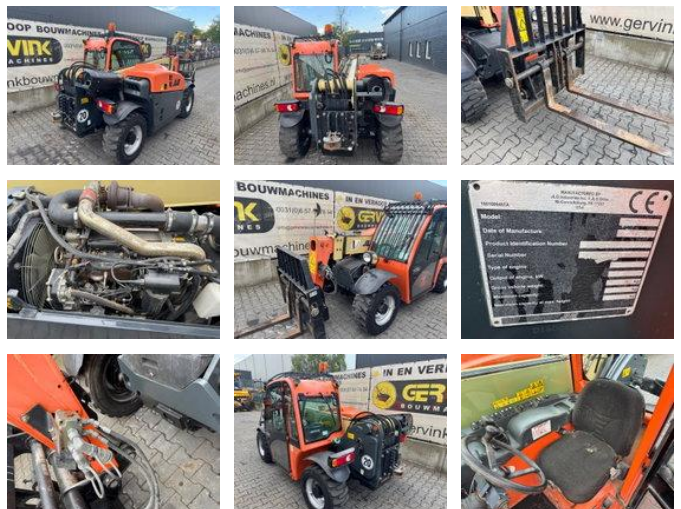

JLG 2505

General features

Brand	JLG
Subcategory	Rigid telehandler
Construction year	2008
Hourmeter reading	1545
Condition	Used

JLG 2505

Technical specifications

Number of axes	2
Axis configuration	4x4
Drive	wheels