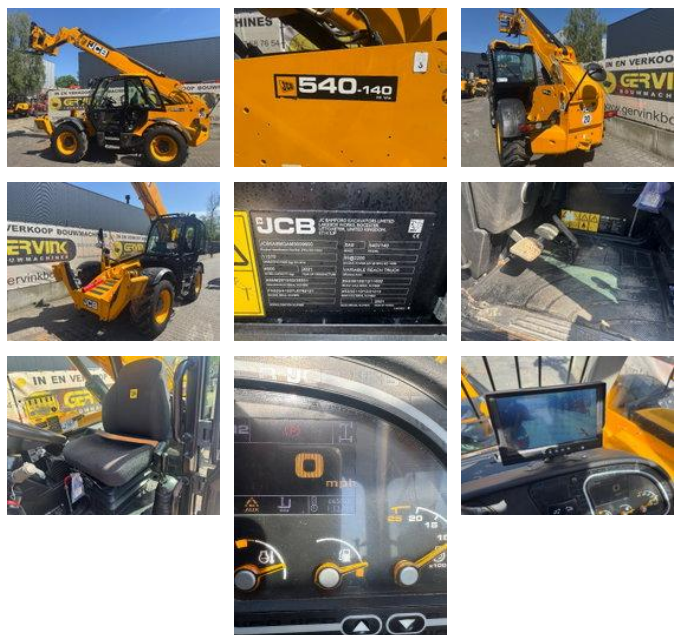

JCB 540-140

General characteristics

Brand	JCB
Subcategory	Rigid telehandler
Year of construction	2021
Hours displayed	6650
Condition	Used
Fuel	Diesel

JCB 540-140

Technical specifications

Number of axes	2
Axis configuration	4x4
Drive	wheels