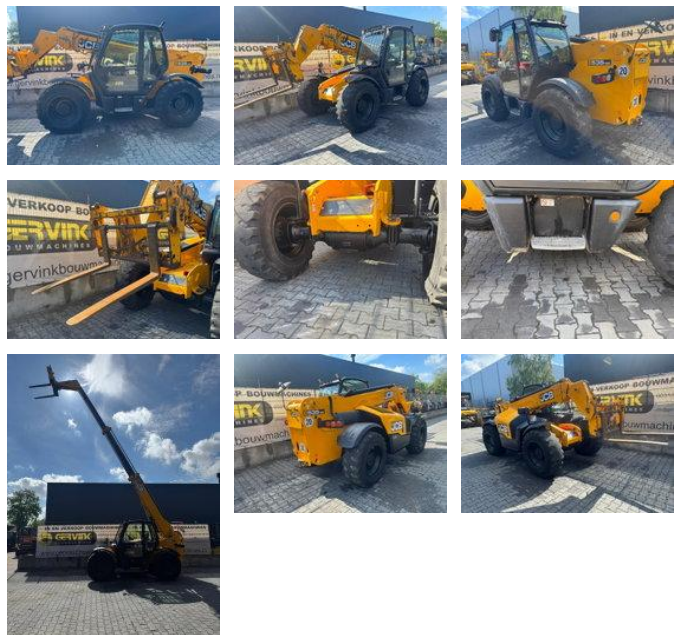

JCB 535-95

General features

Brand	JCB
Subcategory	Rigid telehandler
Construction year	2015
Hourmeter reading	6916
Condition	Used

JCB 535-95

Technical specifications

Number of axes	2
Axis configuration	4x4
Drive	wheels