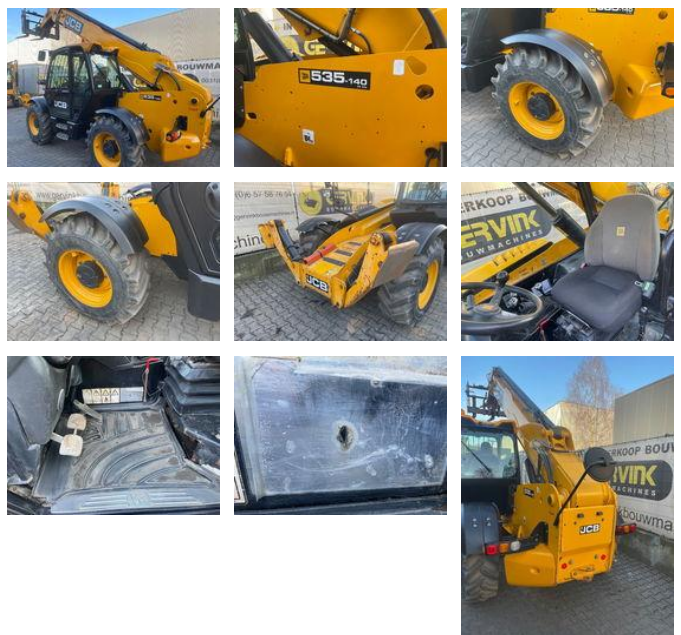

JCB 535-140 Hiviz

General features

Brand	JCB
Subcategory	Rigid telehandler
Construction year	2016
Hourmeter reading	6076
Condition	Used
Fuel	Diesel

JCB 535-140 Hiviz

Technical specifications

Number of axes	2
Axis configuration	4x4
Drive	wheels