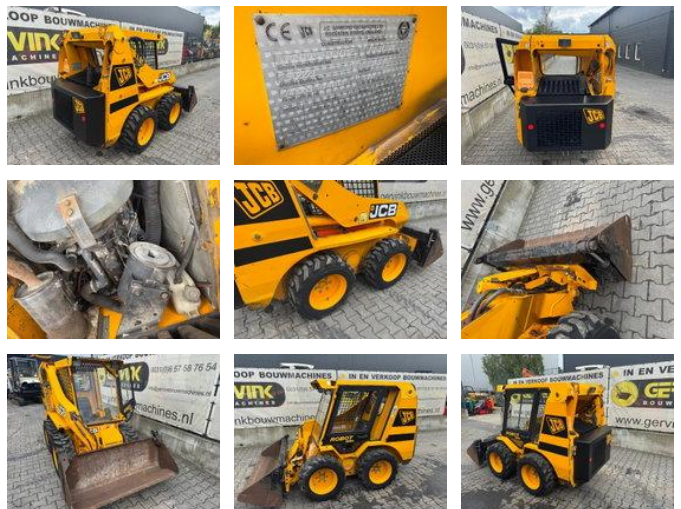

JCB 150

General characteristics

Brand	JCB
Subcategory	Skid steer crawler
Year of construction	1997
Hours displayed	862
Condition	Used
Fuel	Diesel

JCB 150

Accessories