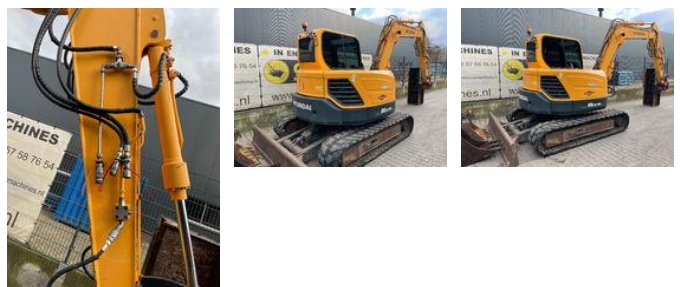

Hyundai 80 CR 9A

General features

Brand	Hyundai
Subcategory	Mini digger crawler
Construction year	2017
Hourmeter reading	5338
Condition	Used
Fuel	Diesel

Hyundai 80 CR 9A

Description

Type: Midi excavator

Accessories