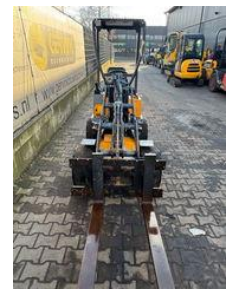

Giant D 204 SW

General features

Brand	Giant
Subcategory	Compact
Construction year	2013
Hourmeter reading	4565
Condition	Used

Giant D 204 SW

Accessories