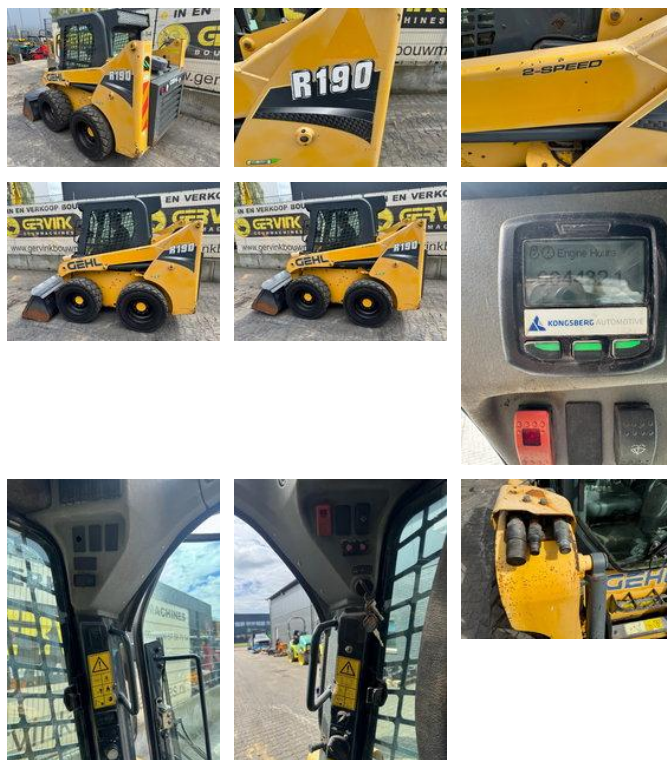

# Gehl R190

## General features

Brand	Gehl
Subcategory	Skid steer crawler
Construction year	2016
Hourmeter reading	4432
Condition	Used
Fuel	Diesel

Gehl R190

Accessories