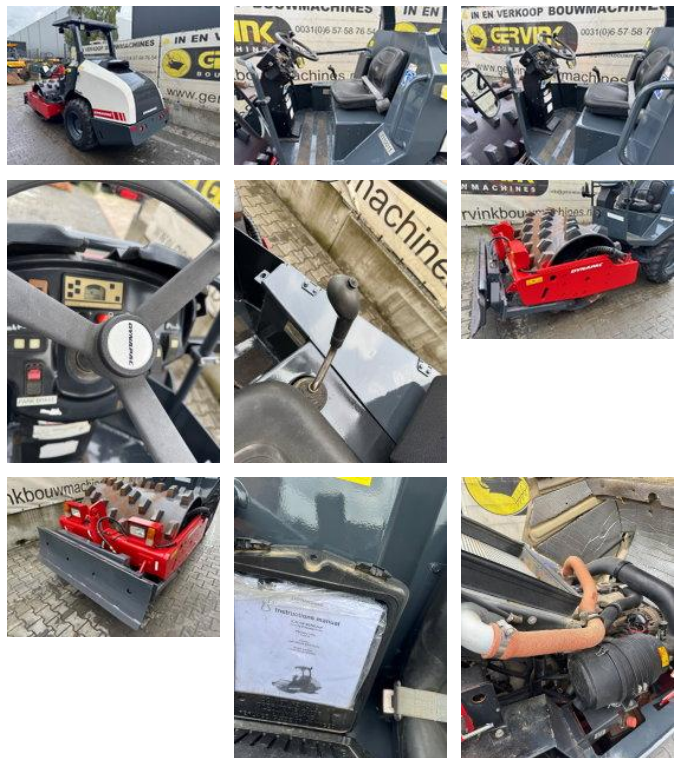

Dynapac CA 134 PDB

General characteristics

Brand	Dynapac
Subcategory	Road compactor
Year of construction	2011
Hours displayed	2003
Condition	Used

Dynapac CA 134 PDB

Description

Type: Combi-roller

Accessories