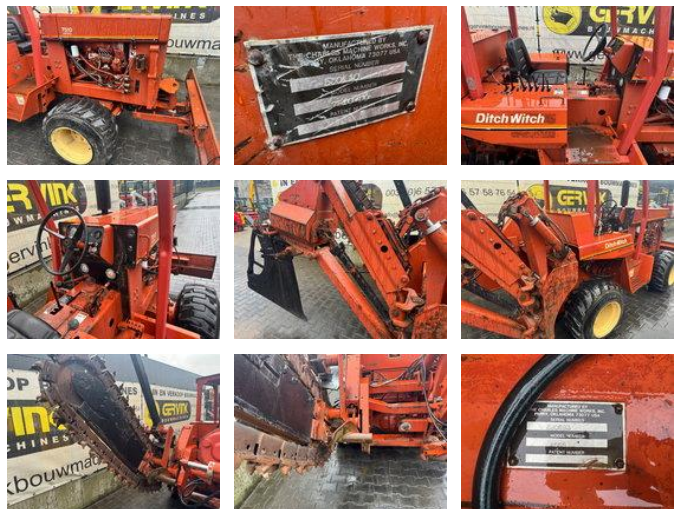

Ditch Witch 7510 DD

General features

Brand	Ditch Witch
Subcategory	Other ploughs
Construction year	2000
Condition	Used

Ditch Witch 7510 DD

Accessories