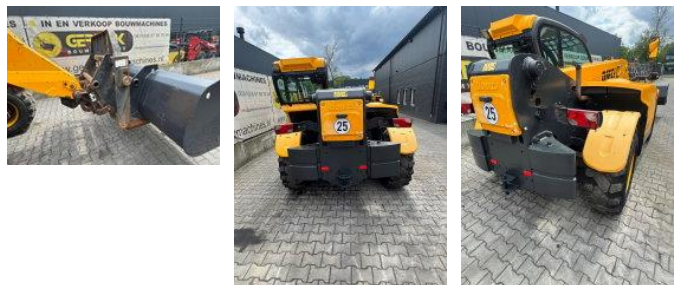

Dieci Zeus 38.10

General characteristics

Brand	Dieci
Subcategory	Rigid telehandler
Year of construction	2016
Hours displayed	2922
Condition	Used
Fuel	Diesel

Dieci Zeus 38.10

Technical specifications

Number of axes	2
Axis configuration	4x4
Drive	wheels