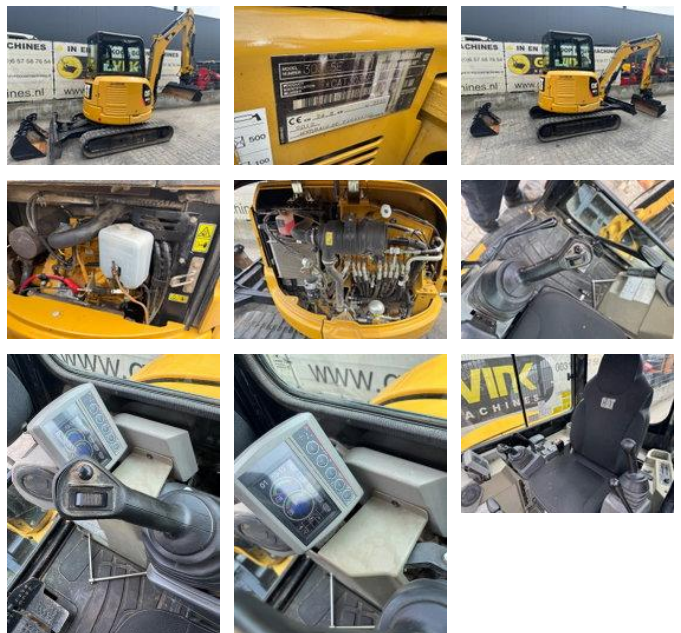

Caterpillar 303.5 E CR

General characteristics

Brand	Caterpillar
Subcategory	Mini digger crawler
Year of construction	2012
Hours displayed	5567
Condition	Used
Fuel	Diesel

Caterpillar 303.5 E CR

Technical specifications

Drive

tracking

Accessories