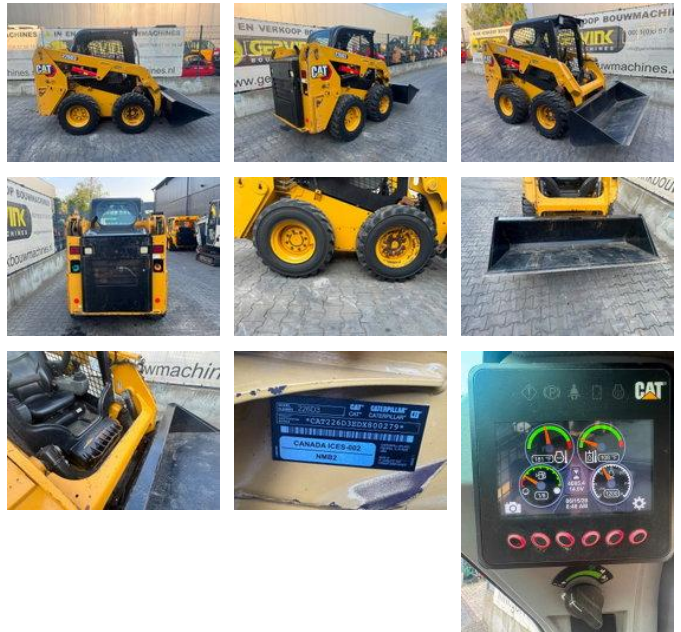

# Caterpillar 226 D3

## General characteristics

Brand	Caterpillar
Subcategory	Skid steer crawler
Year of construction	2019
Hours displayed	4085
Condition	Used
Fuel	Diesel