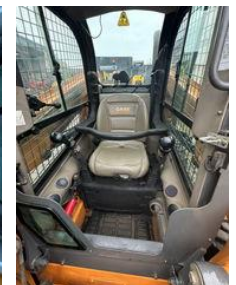

Case SR 200

General features

Brand	Case
Subcategory	Skid steer crawler
Construction year	2014
operatingHours	3402
Condition	Used
Fuel	Diesel

Case SR 200

Accessories