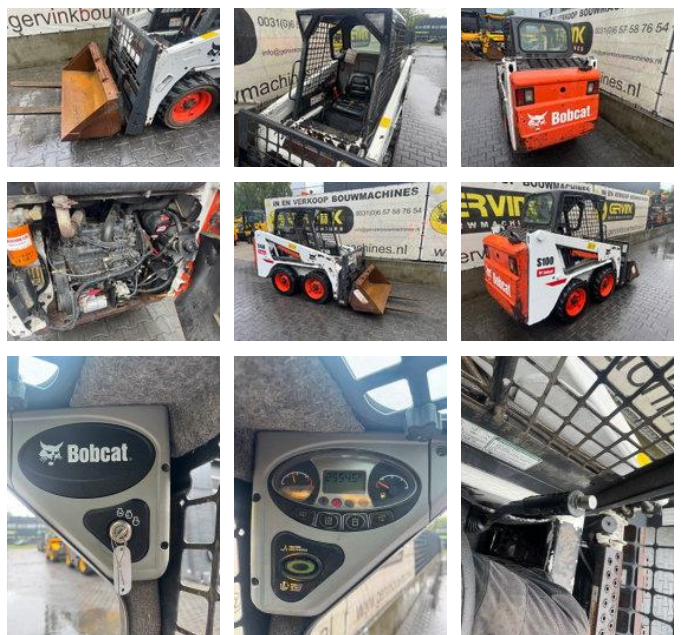

Bobcat S 100

General characteristics

Brand	Bobcat
Subcategory	Skid steer crawler
Year of construction	2007
Hours displayed	2554
Condition	Used
Fuel	Diesel

Bobcat S 100

Accessories