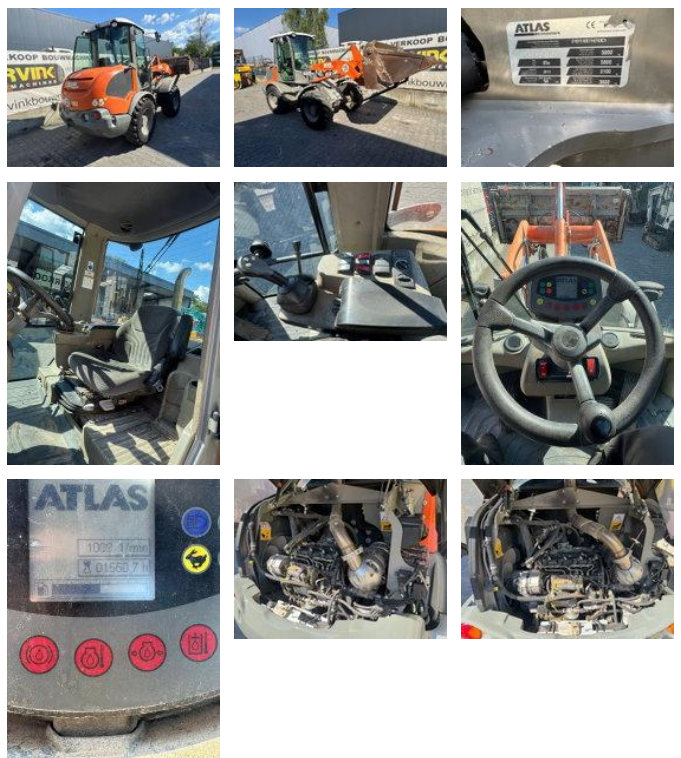

Atlas Weycor 65 E

General characteristics

Brand	Atlas
Subcategory	Wheel loader
Year of construction	2013
Hours displayed	1550
Condition	Used
Fuel	Diesel

Atlas Weycor 65 E

Technical specifications

Drive

wheels