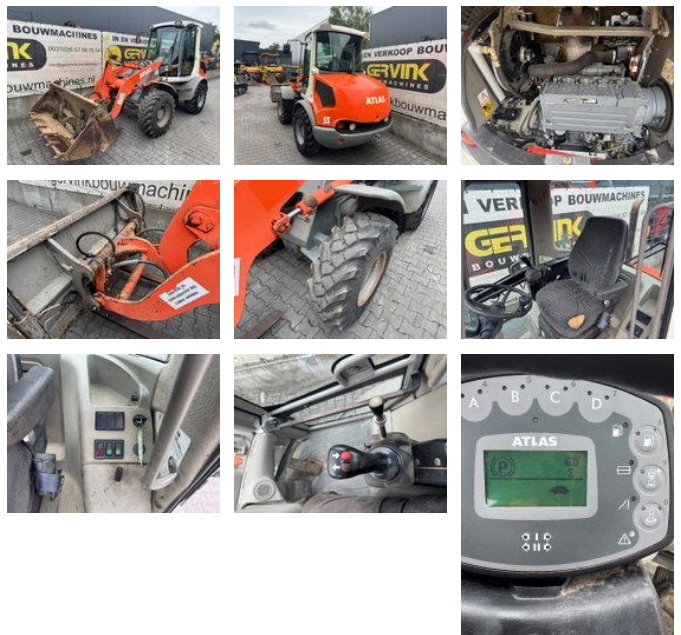

Atlas AR 55

General characteristics

Brand	Atlas
Subcategory	Wheel loader
Year of construction	2010
Hours displayed	4635
Condition	Used
Fuel	Diesel

Atlas AR 55

Technical specifications

Drive

wheels

Accessories